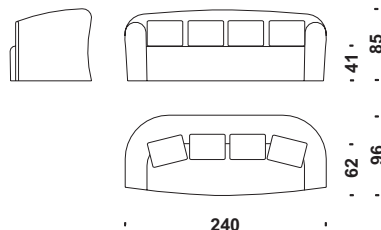

 m² **Pelle**
Leder Leather
Cuir

 Kg **P. lordo**
Bruttogew. Gr. Weight
Poids Brut

 m³ **Volume**
Volumen Volume
Volume

Cod. 018

Divano 2 posti major

2 seater sofa major
Sofa 2-Sitzig Major
Canapé 2 places major