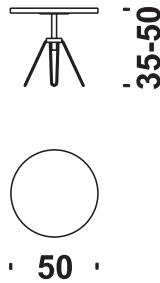

Cod. F03

Overdyed Table

Overdyed Table
Overdyed Table
Overdyed Table

Kg 25 m³ 0,35

Cod. F04

Overdyed Side Table

Overdyed Side Table
Overdyed Side Table
Overdyed Side Table

Kg 10 m³ 0,15