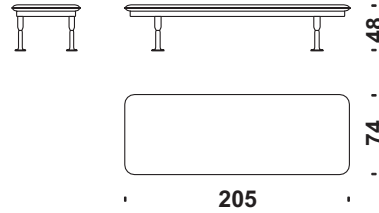

Cod. 123

Bench Cotton Black

Bench Cotton Black
Bench Cotton Black
Bench Cotton Black