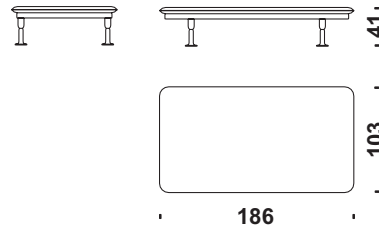

Bench Cotton Multicoloured Stripes
Bench Cotton Multicoloured Stripes
Bench Cotton Multicoloured Stripes

 Kg 40  m³ 0,30

Cod. 127

Day Bed Silk Off White

Day Bed Silk Off White
Day Bed Silk Off White
Day Bed Silk Off White