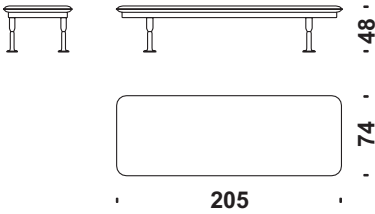

Bench Cotton Multicoloured Stripes
Bench Cotton Multicoloured Stripes
Bench Cotton Multicoloured Stripes

 Kg 40  m³ 0,30

Cod. 127

Day Bed Silk Off White

Day Bed Silk Off White
Day Bed Silk Off White
Day Bed Silk Off White